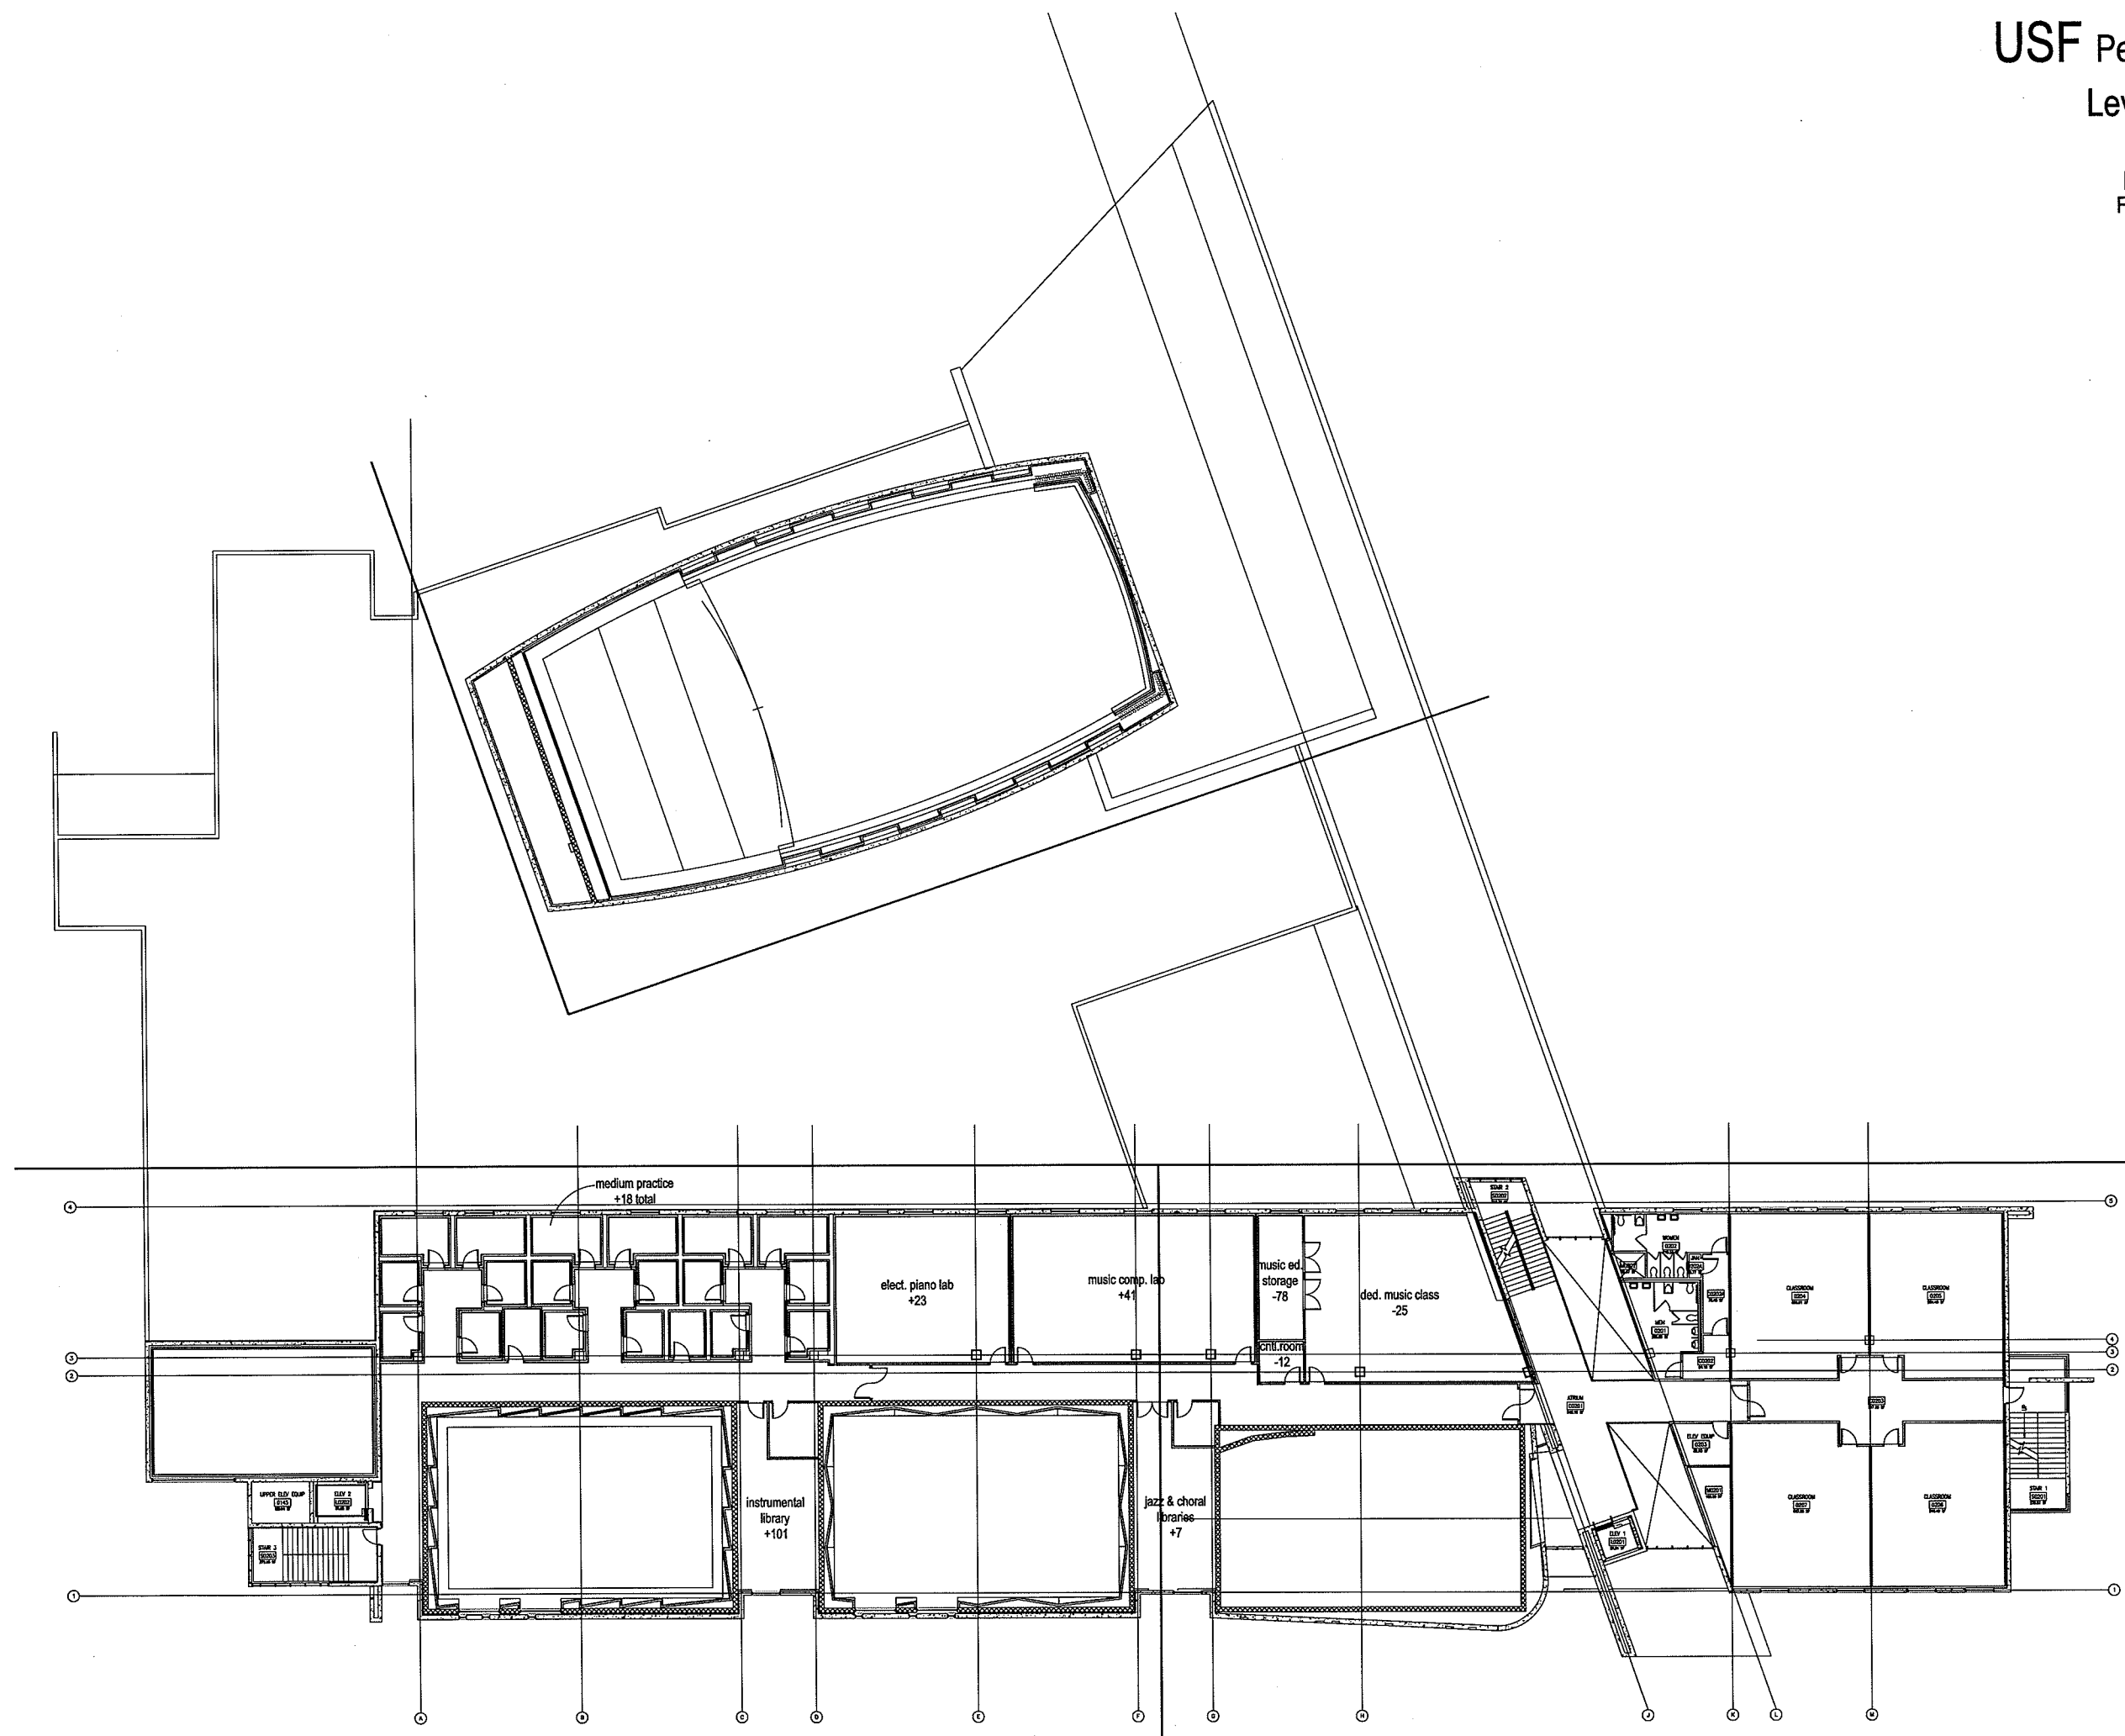

# USF Performing Arts Building Level 1 Floor Plan

SCALE: 1/32" = 1'  
FT 10 25 50

## Level 2 Floor Plan

SCALE: 1/32" = 1'  
FT 10 25 50

# USF Performing Arts Building Level 3 Floor Plan

SCALE: 1/32" = 1'  
FT 10 25 50