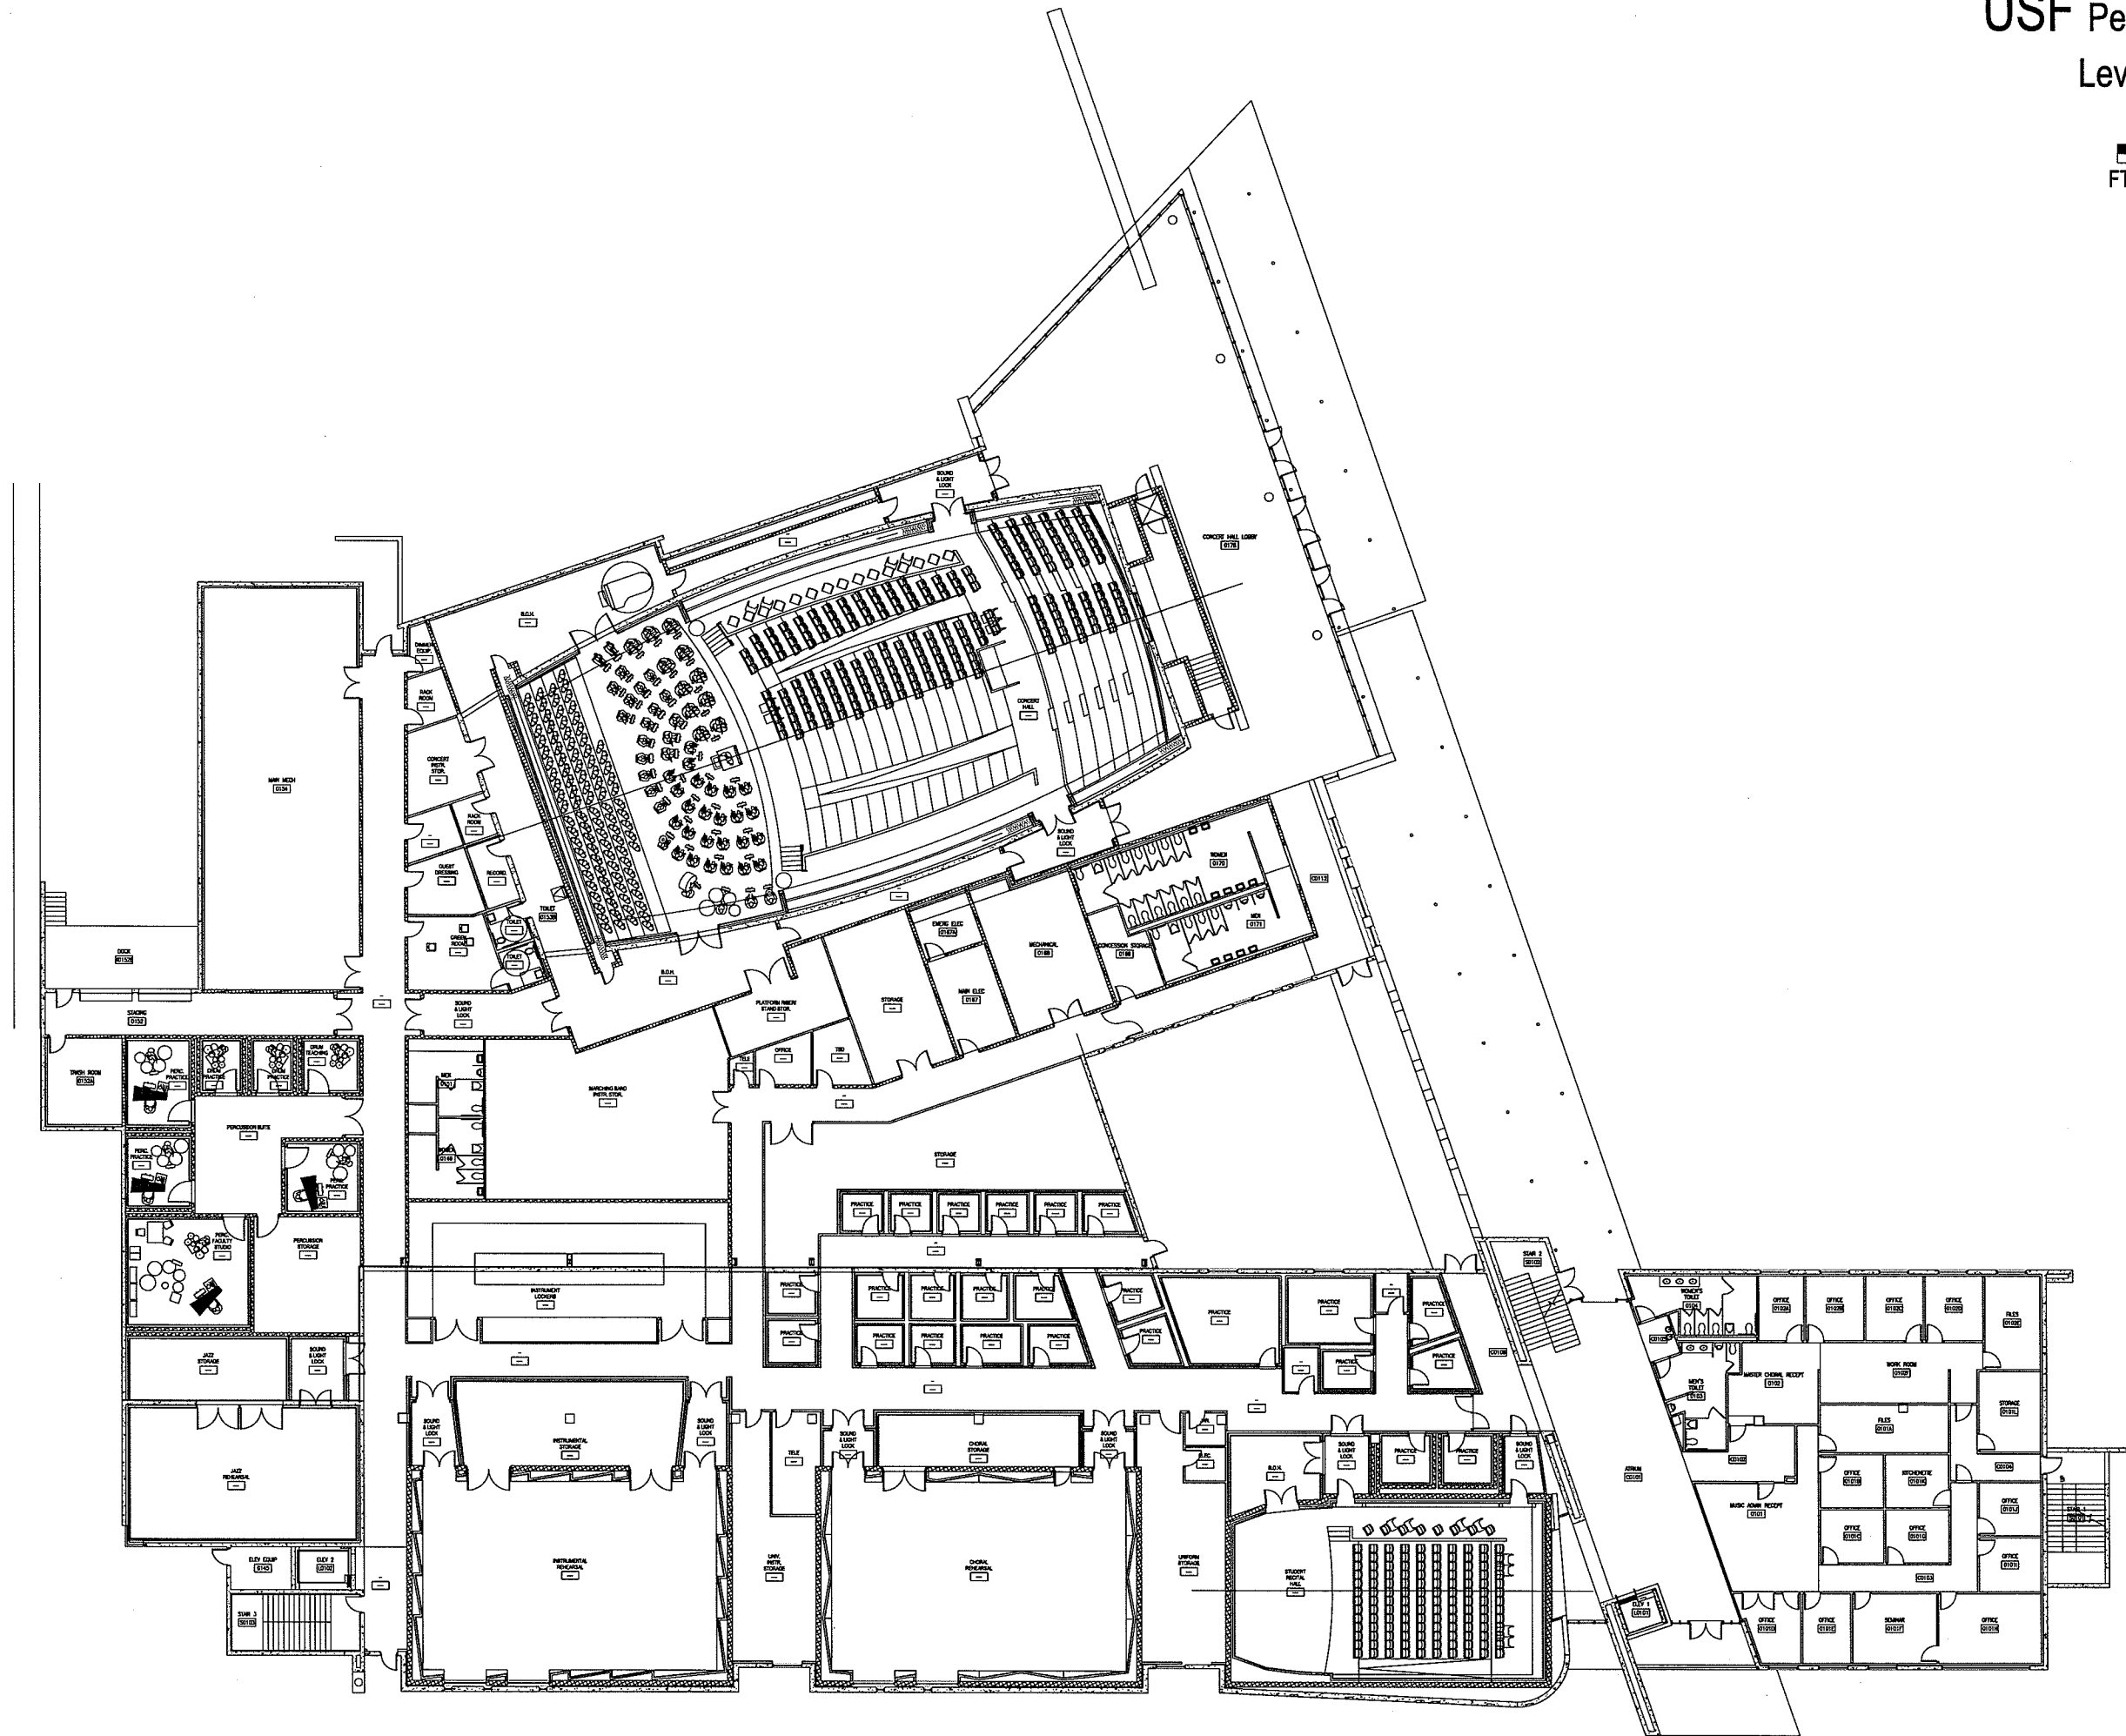

# USF Performing Arts Building Level 1 Floor Plan

SCALE: 1/32" = 1'  
FT 10 25 50

## Level 2 Floor Plan

SCALE: 1/32" = 1'  
FT 10 25 50